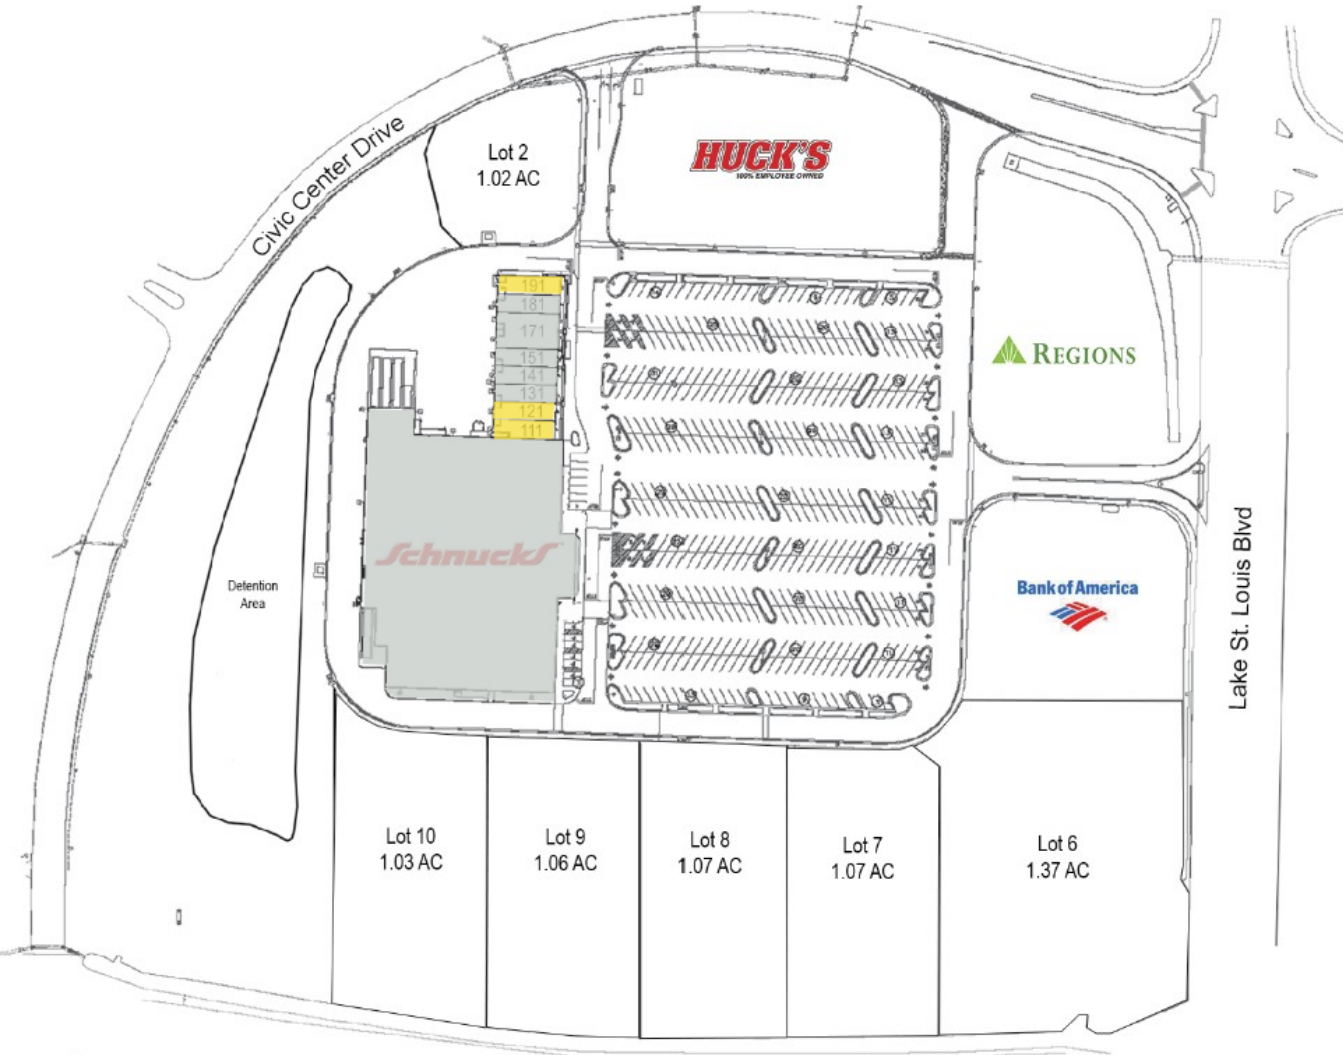

# Lake St. Louis

101 CIVIC CENTER DR. | LAKE ST. LOUIS, MO 63367

Suite	Tenant	Size
101	Schnucks	63,187 SF
111	Available	1,320 SF
121	Available	1,400 SF
131	Great Wall	1,400 SF
141	Sylvan Learning Center	1,400 SF
151	Couture Nails	1,400 SF
171	Sushi Sen	2,800 SF
181	Allstate Insurance	1,400 SF
191	Available	1,336 SF